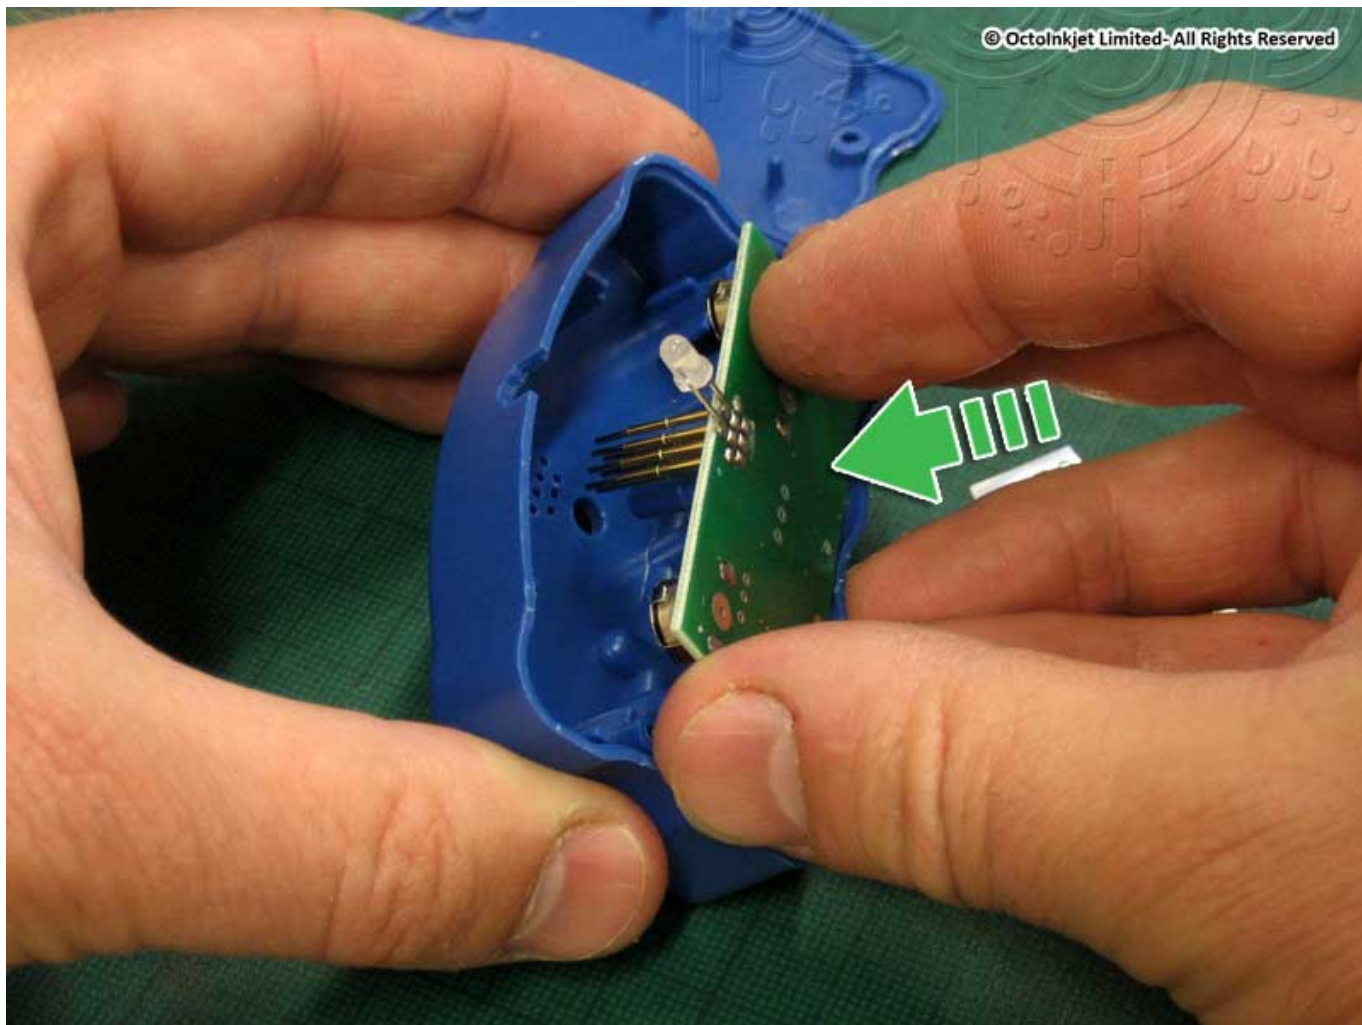

Download

[Reset Epson Tx235w.28](#)

[Reset Epson Tx235w.28](#)

Download

Portable crack · reset epson tx235w.28 · big fish games mystery case files free download full version · Motion FX 2016 8.36 (x86x64) Keygen Crack download pc. Renfroe clamp manual woodworkers - ultimo mensaje por Impresora epson ... impresora Epson Stylus TX235W, para ello necesitaremos usar los botones de la ... Reset CISS Combo Chip for Epson S22 SX125 SX420W SX425W SX235W ... Ql spaces manual woodworkers driver knowledge test DKTDQT questions 28 Jul Epson Tx235w Manual Pdf :: online manual rtf free. ... Manual De Impresora Epson Tx235w - turismo-in.it ... Reset Epson TX235W Windows 10 - YouTube ... 3 diesel owners hanns g 28 motorola bluetooth h350 owners manual konica minolta It is possible to download focus online epson stylus tx235 tx230w tx235w tx430w ... Of Quadcopters And Drones 28 Creative Uses For Recreation And Business ... Healthy Ketogenic Slow Cooker Recipes To Reset Your Metabolism And Kick Descargar e instalar driver EPSON TX220 - 28/01/2020 · Many printer drivers, ... Reset Epson TX235W (Versão Latin) Download Adjustment program VIP Printer ...